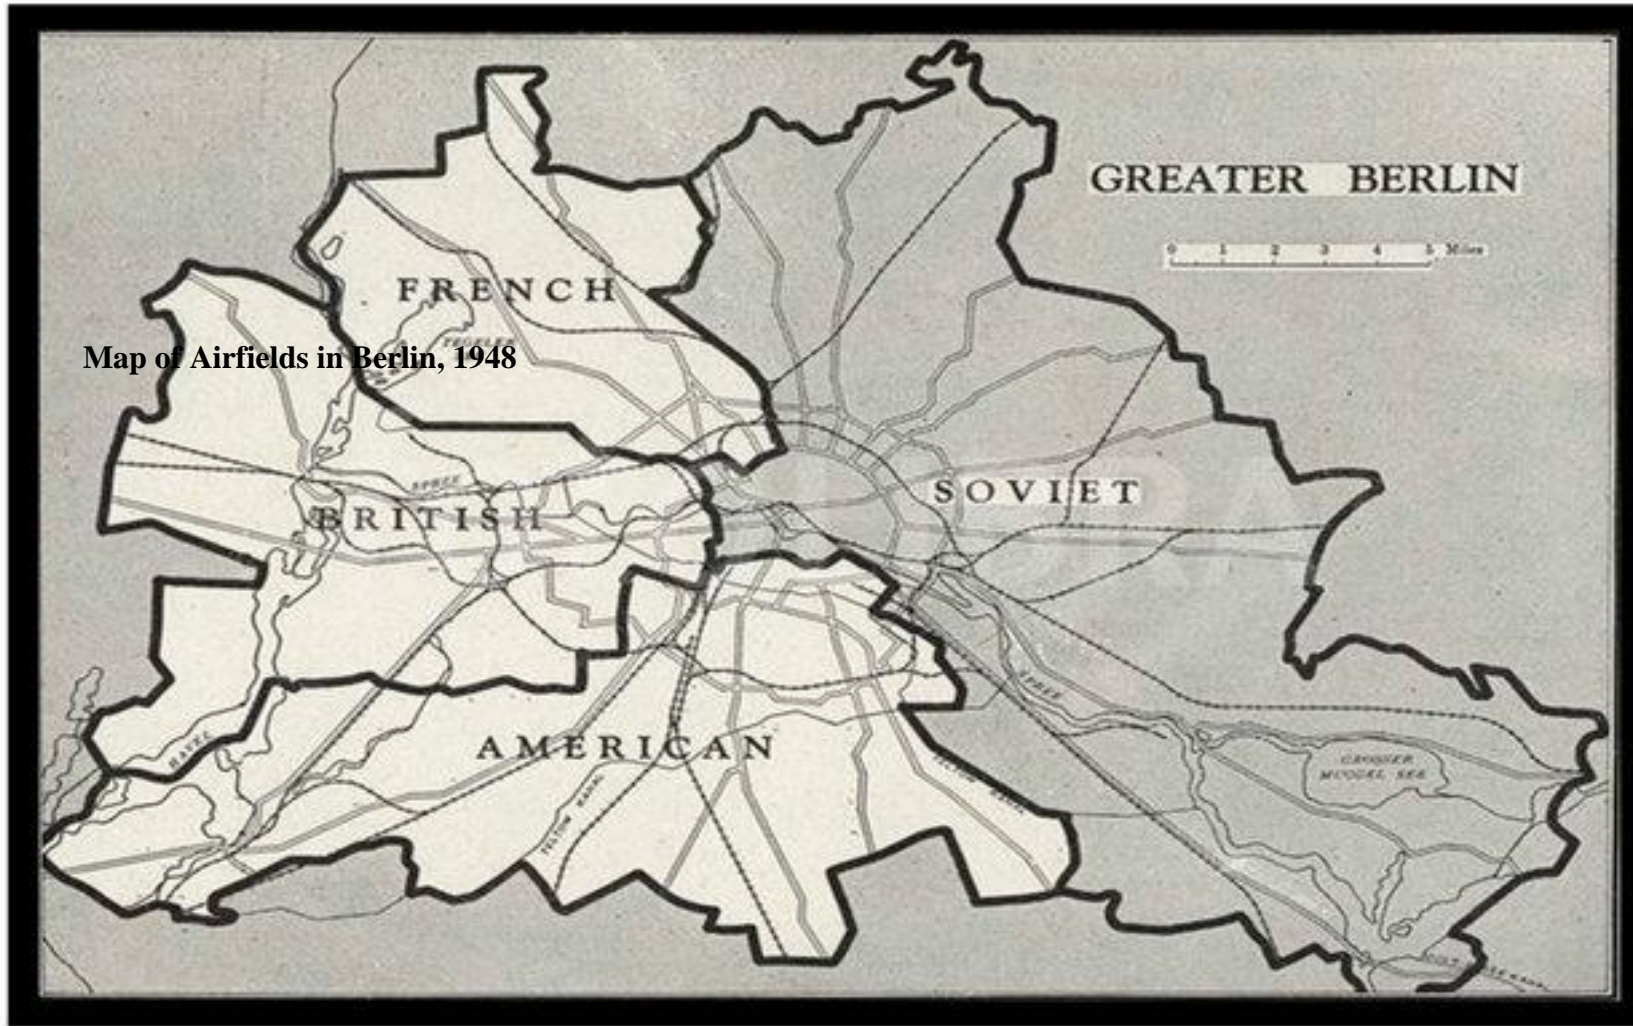

Map detailing location of Wiesbaden airfield

Map of Airfields in Berlin, 1948

Location of Airfields in Berlin

Number of military personnel on June 30, 1947^[19]	
Army	990,000
Army Air Force	306,000
Navy	484,000
Marines	92,000
Total	1,566,000